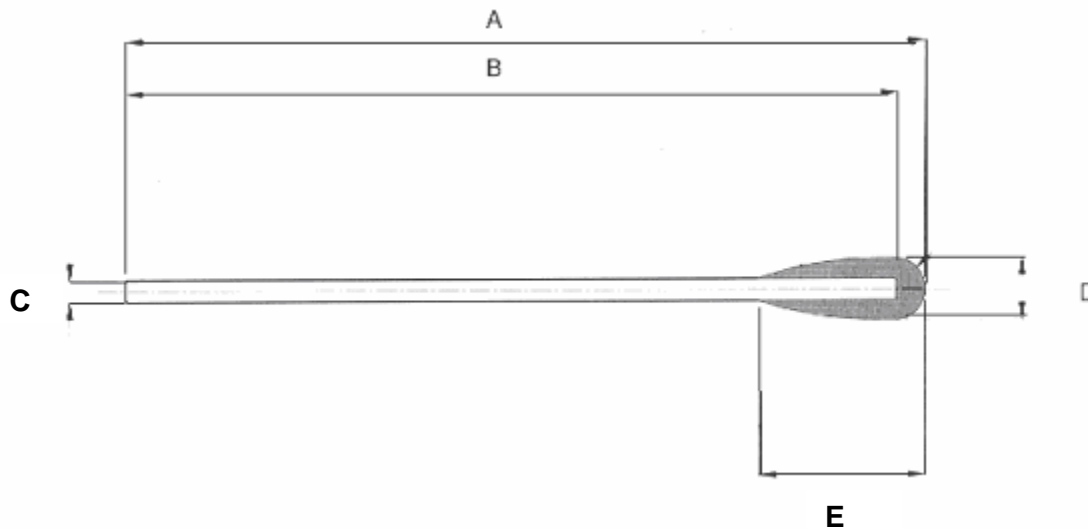

1. General Product Description

Cotton buds with small head consist of a birchwood stick with a formed cotton head. The cotton head is fixed at the stick with hotmelt.

2. Application / Indication

Cotton buds with small head are suitable for generically nursing care. Do not insert into the respiratory passages and auditory canals.

4. Product Characteristics

material:

- head: 100 % cotton
- stick: white birchwood
- adhesive: hotmelt

Cotton buds with small head

Spec.-No.: D 9.1101

Department: SM-SPE

Date: 2005-06-16

5. Product Drawing

| Dimension: | [mm] | |
|-----------------|------|----------|
| total length: | A | min. 147 |
| stick length:: | B | min. 144 |
| head length: | E | min. 8 |
| head diameter: | D | min. 4 |
| stick diameter: | C | ca. 2,0 |